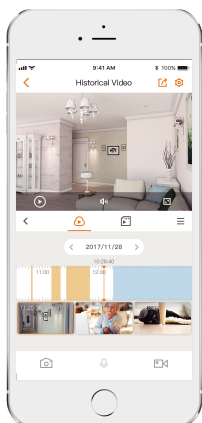

Smart Tracking

Automatically tracks moving objects

Stay close with what you care

With Cloud service, you will have access to what you care as long as Internet is available. You can record daily or motion videos on Cloud and playback anytime anywhere.