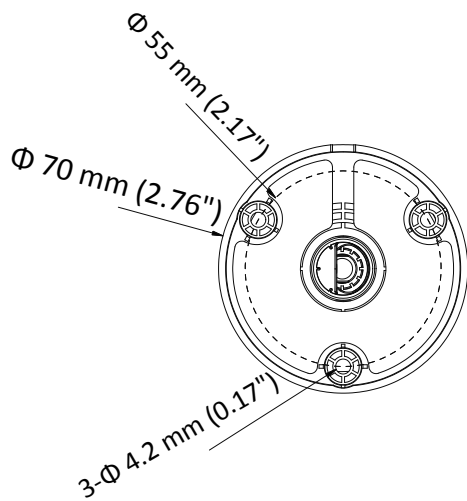

Dimensions