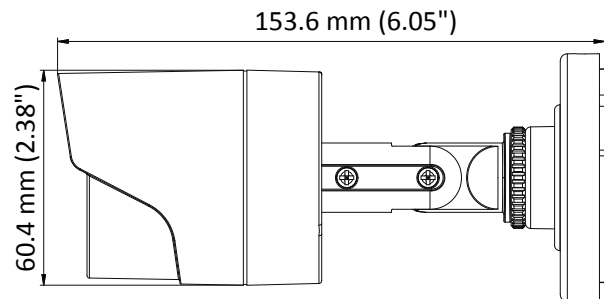

Dimensions