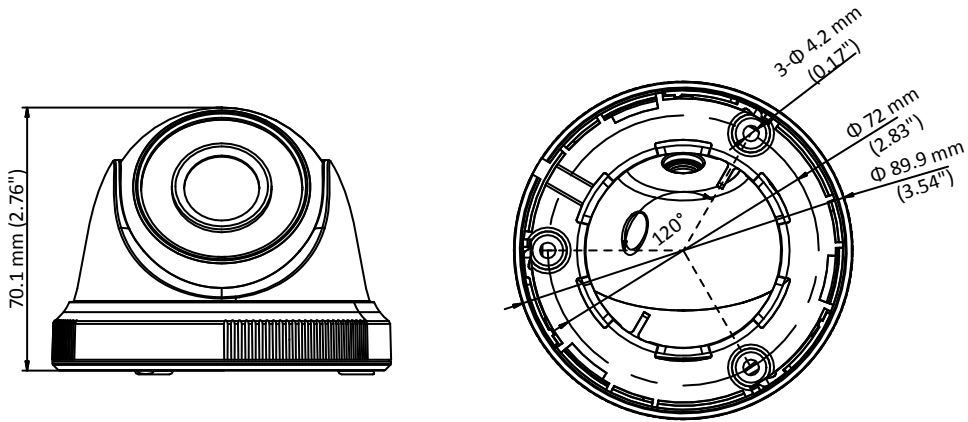

Dimensions