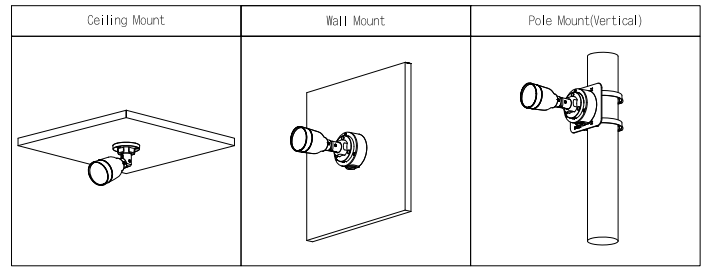

Power

Power Supply	12 VDC/PoE (802.3af)
Power Consumption	Basic: 1.9 W (12 VDC); 2.9 W (PoE) Max. (ICR + H.265 + IR intensity): 3.8 W (12 VDC); 5 W (PoE)

Environment

Operating Temperature	-40 °C to +60 °C (-40 °F to +140 °F)
Operating Humidity	≤ 95%
Storage Temperature	-40 °C to +60 °C (-40 °F to +140 °F)
Protection	IP67

Structure

Casing	Metal + plastic
Product Dimensions	162.6 mm × 70 mm × 70 mm (6.40" × 2.76" × 2.76") (L × W × H)
Net Weight	0.22 kg (0.5 lb)
Gross Weight	0.34 kg (0.7 lb)