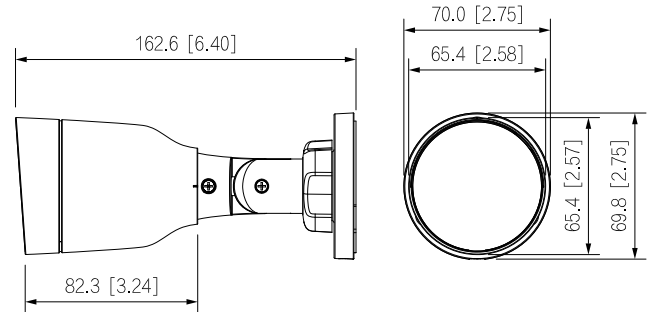

## Structure

Casing	Metal + plastic
Product Dimensions	162.6 mm × 70 mm × 70 mm (6.40" × 2.76" × 2.76") (L × W × H)
Net Weight	0.22 kg (0.5 lb)
Gross Weight	0.34 kg (0.7 lb)

## Dimensions (mm[inch])